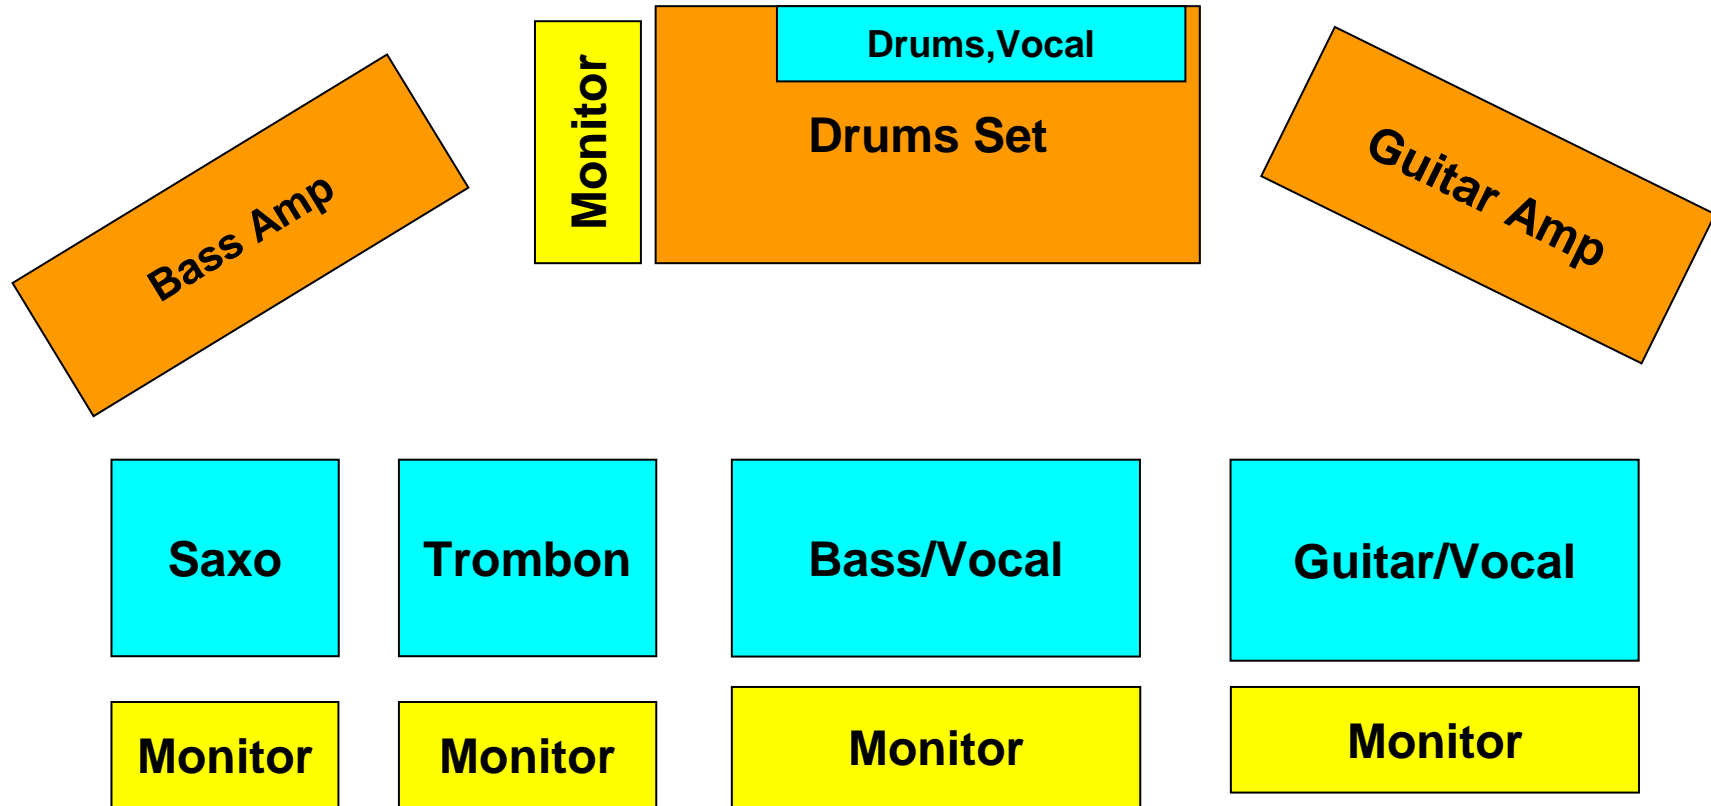

MATE POWER

Stage Plan

Front