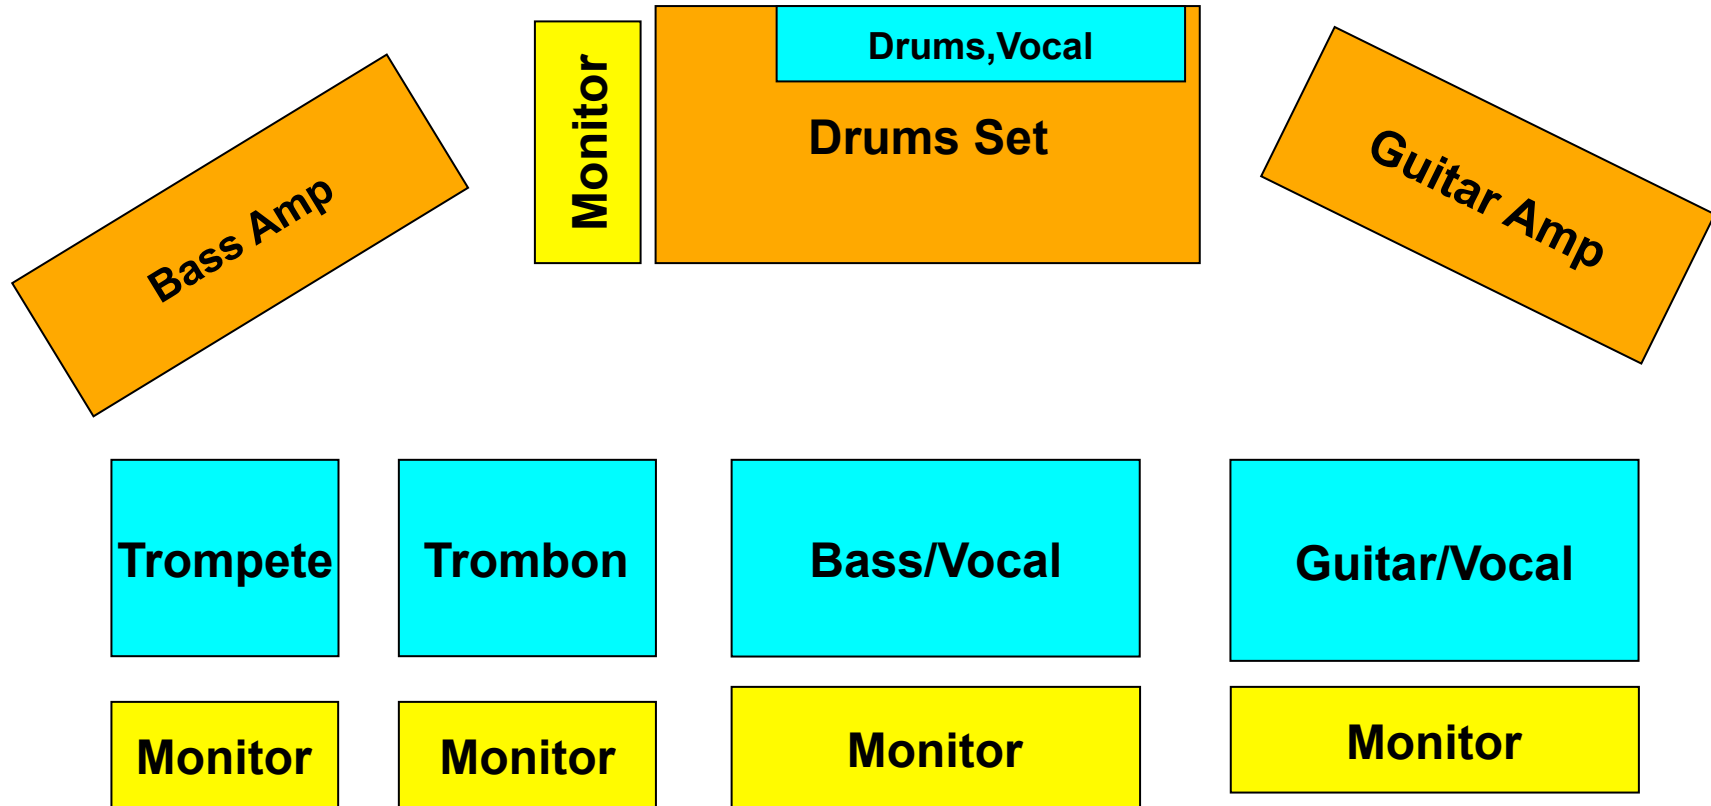

MATE POWER

Stage Plan

Front